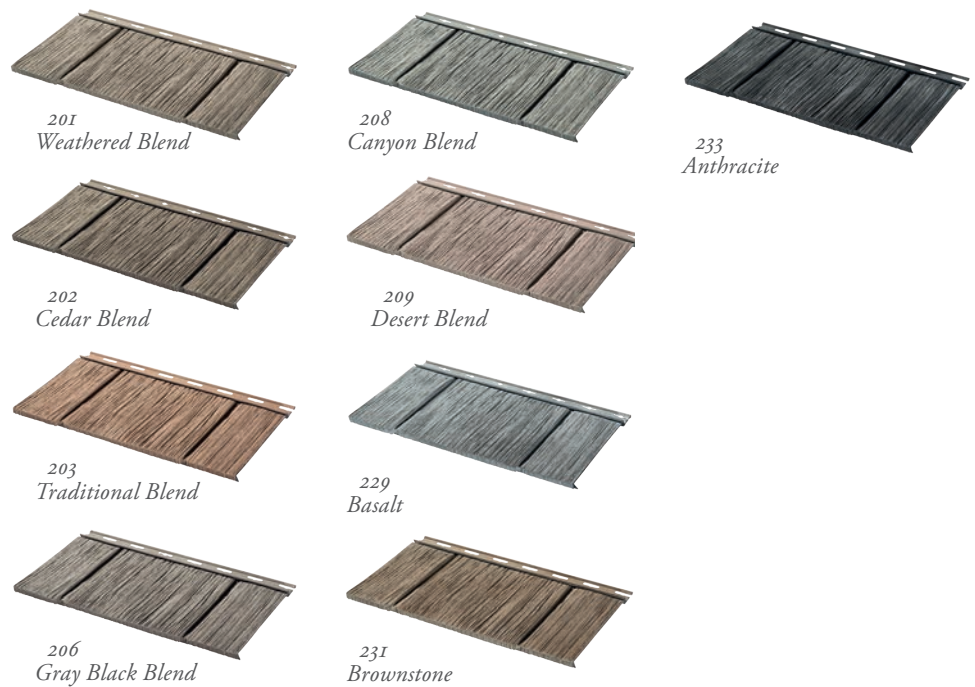

Blended Color Collection

Novik Blended colors combine many accent colors for rich tones, hues and shades that offer subtle depth and complexity.

NOVIKSHAKE COLORS

StainNatural

Blended colors

Representation of colors may be slightly different due to printing process. Check color samples for actual colors. Novik reserves the right to add or remove colors without notice.

Solid Color Collection

Solid colors offer the look of painted cedar. With a wide variety of color options available, you will find the perfect color for your home to stand out or easily fit in the landscape.