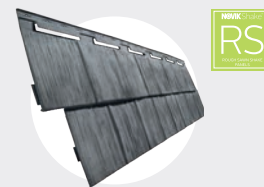

NovikShake™

NovikShake offers the authentic warmth and charm of deep wood-grain texture, without the maintenance and upkeep of wood.

KEY FEATURES

- Accessories available in matching colors
- Seamless joints
- No painting, staining or caulking required
- Lightweight yet rigid material
- Fast Fit™ Features that simplify installation
- Impervious to moisture - will not rot
- Hail resistant
- Resistant to warping, expansion, contraction and cracking
- Meets all major code requirements (ICC-ES, FBC, CCMC)
- Lifetime Limited Warranty

CONTACT YOUR SALES REP FOR MORE INFORMATION ABOUT NOVIK PRODUCTS OR VISIT NOVIK.COM

NovikShake RS

ROUGH SAWN SHAKE

14.5 in. H (36.83 cm) 48.75 in. L (123.83 cm)

Rough Sawn Shake is a dual course 4ft panel, with the same authentic deep wood-grain texture to provide the traditional look of rough sawn cedar.

Panels per box: 12

Box weight:
28 lbs. (12.7 kg)

Box size:
49.75" × 6.5" × 15"
(126.4 cm × 16.5 cm × 38.1 cm)

Coverage per box:
Approximately 1/2 square

Available in:

BLENDED COLORS
SOLID COLORS