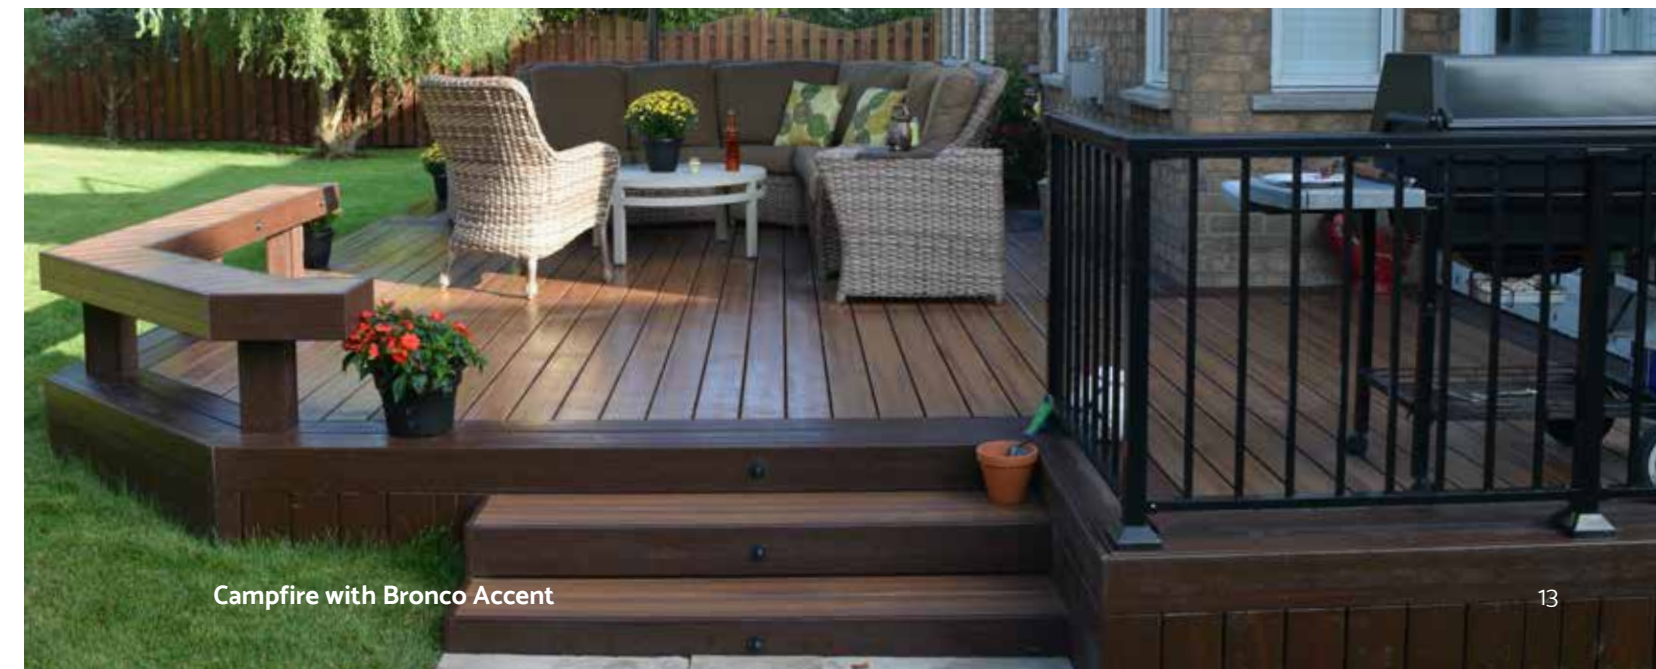

FASCIA BOARD

COLOR	SIZE	CODE
Bronco	.75" X 11.25" x 12' – 24/pack	73012
Campfire / Painted Desert	.75" X 11.25" x 12' – 24/pack	73512
Foothills	.75" X 11.25" x 12' – 24/pack	76512
Smoke / Canyon Gray	.75" X 11.25" x 12' – 24/pack	73712
Sunset / Rustic Red	.75" X 11.25" x 12' – 24/pack	73112
Walnut	.75" X 11.25" x 12' – 24/pack	72112
White Sand	.75" X 11.25" x 12' – 24/pack	76112
Coyote	.75" X 11.25" x 12' – 24/pack	76612
Tortoise	.75" X 11.25" x 12' – 24/pack	76912

RISER BOARD

COLOR	SIZE	CODE
Bronco	.736" X 7.25" x 12' – 24/pack	73008
Campfire / Painted Desert	.736" X 7.25" x 12' – 24/pack	73508
Foothills	.736" X 7.25" x 12' – 24/pack	76508
Smoke / Canyon Gray	.736" X 7.25" x 12' – 24/pack	73708
Sunset / Rustic Red	.736" X 7.25" x 12' – 24/pack	73108
Walnut	.736" X 7.25" x 12' – 24/pack	72108
White Sand	.736" X 7.25" x 12' – 24/pack	76108