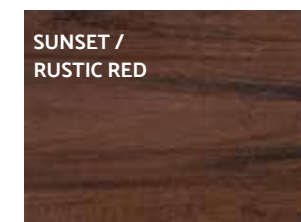

RISER BOARD

COLOR	SIZE	CODE
Bronco	.736" X 7.25" x 12' – 24/pack	73008
Campfire / Painted Desert	.736" X 7.25" x 12' – 24/pack	73508
Foothills	.736" X 7.25" x 12' – 24/pack	76508
Smoke / Canyon Gray	.736" X 7.25" x 12' – 24/pack	73708
Sunset / Rustic Red	.736" X 7.25" x 12' – 24/pack	73108
Walnut	.736" X 7.25" x 12' – 24/pack	72108
White Sand	.736" X 7.25" x 12' – 24/pack	76108