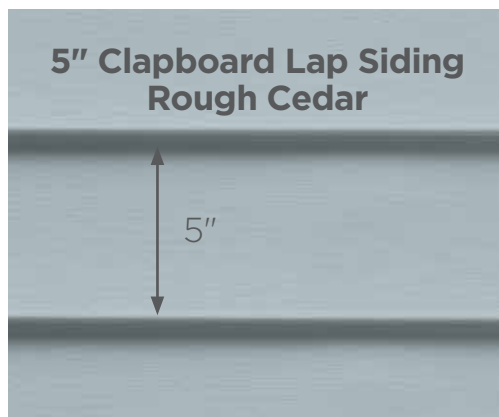

Cypress

3 Styles. Great features.

American Legend consists of traditional styles with European roots: Clapboard and Dutchlap. The Clapboard style is the most traditional and found in all parts of the United States. The Dutchlap style provides strong shadow lines and is highly popular in the Mid-Atlantic region.