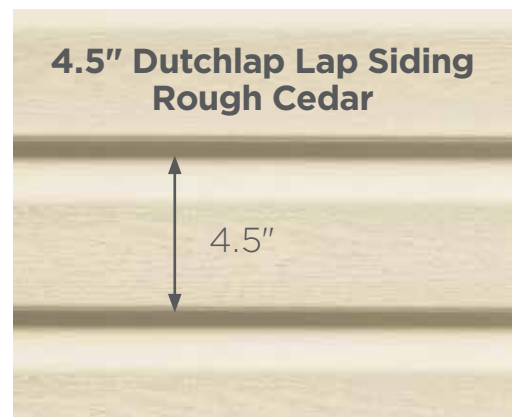

Heritage Cream

3 Styles. Great features.

American Legend consists of traditional styles with European roots: Clapboard and Dutchlap. The Clapboard style is the most traditional and found in all parts of the United States. The Dutchlap style provides strong shadow lines and is highly popular in the Mid-Atlantic region.