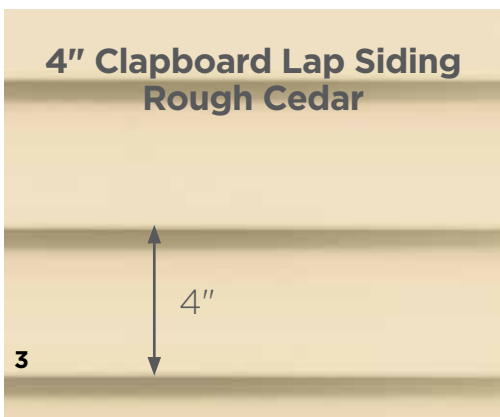

Buckskin

Light Maple

3 Styles. Great features.

American Legend consists of traditional styles with European roots: Clapboard and Dutchlap. The Clapboard style is the most traditional and found in all parts of the United States. The Dutchlap style provides strong shadow lines and is highly popular in the Mid-Atlantic region.