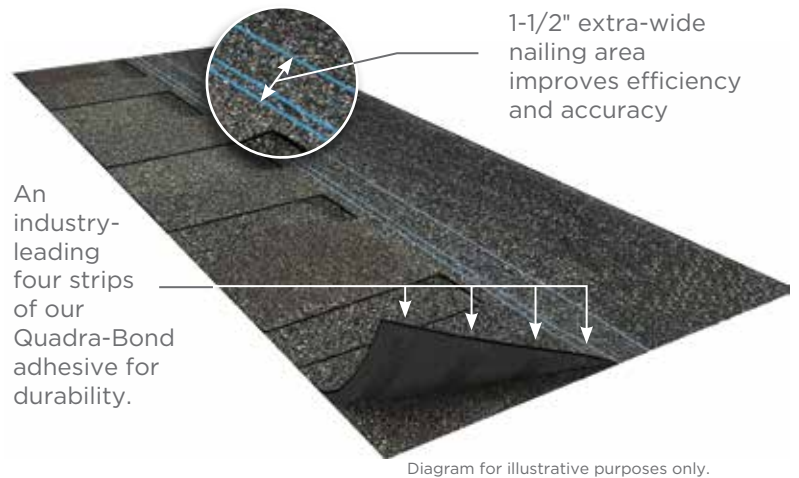

## The bond that holds it together.

For more than a decade, NailTrak has improved shingle installation by providing a nailing area three times wider than that of a typical laminate shingle. This increases efficiency and accuracy in installation, providing homeowners greater peace of mind. Landmark<sup>®</sup> shingles also feature our specially-formulated Quadra-Bond<sup>®</sup> adhesive, providing industry-leading resistance to delamination. Together, our NailTrak and Quadra-Bond technologies deliver the strength and durability that allow your roof to stand the test of time.