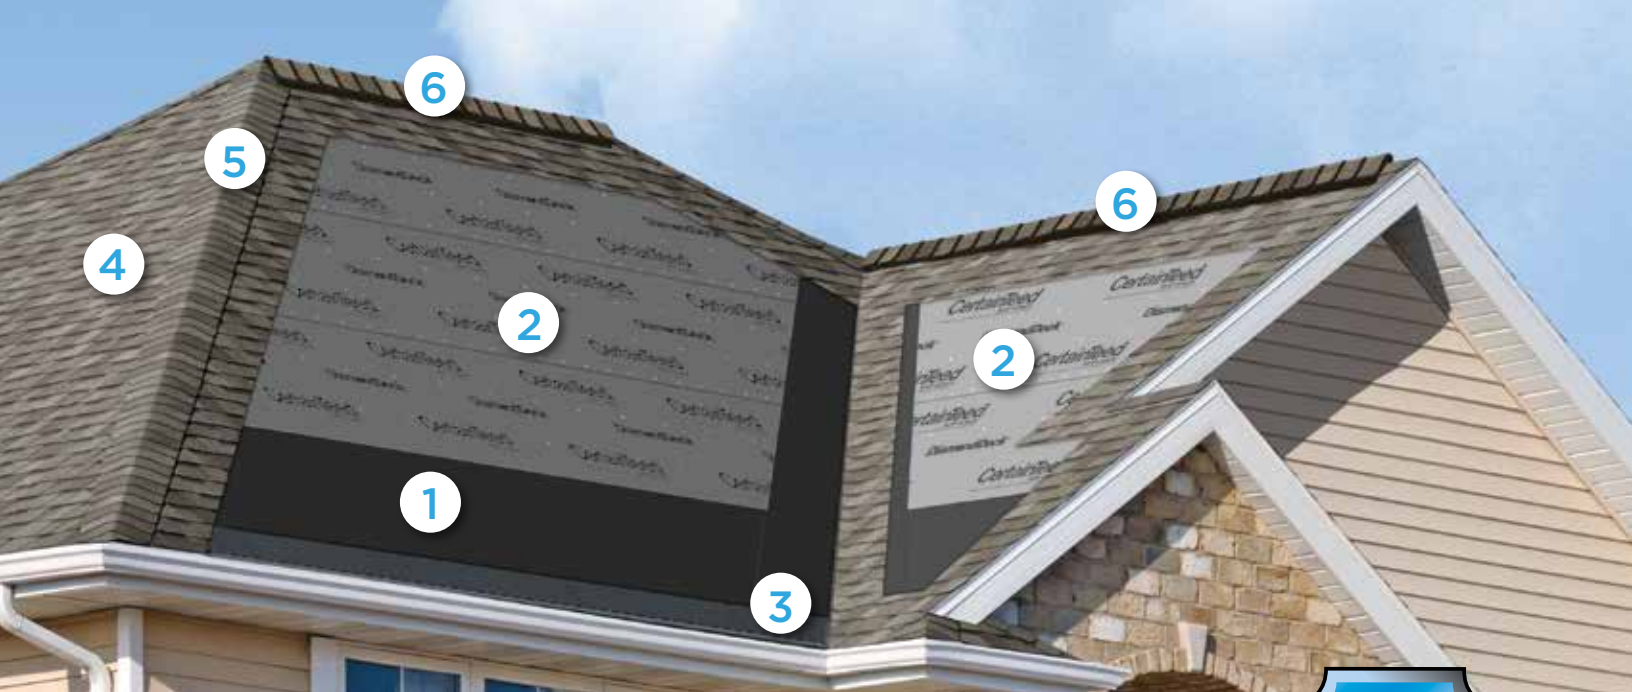

Want to visualize different roofing styles on your own home? You can upload photos to ColorView and have them digitally masked by one of our design professionals, or use DIY mode to upload and mask your own photos.

## Add a Little Accent to Your Roof

The visually impactful choice for capping the hips and ridges of your roof, CertainTeed's Cedar Crest® accessory shingles will complement or match any shingle in the Landmark Series. For a low-profile hip and ridge look, CertainTeed also offers Shadow Ridge® accessory shingles.

## Color Companion Products for Flat Roof Areas

With CertainTeed Flintlastic® SA, you can coordinate flat roof areas like carports, canopies and porches with your main roof. Flintlastic SA is a self-adhering low slope roofing product available in ten colors that complement some of the most popular CertainTeed shingles.