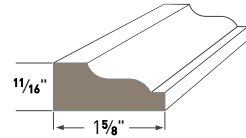

SHINGLE MOULD AZM-210
Length: 16'