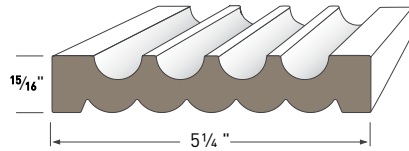

FLUTED/REEDED AZM-606
Length: 16'