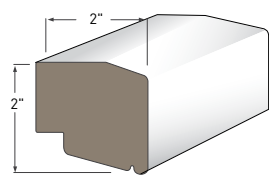

FARMHOUSE SILL
AZM-7640
Length: 16'

DOUBLE HUNG SILL
AZM-7650
Length: 18'

HISTORIC SILL
AZM-6930
Length: 16'

LARGE SILL NOSE
AZM-7979
Length: 16'

WINDOW SILL NOSE
AZM-7974
Length: 12'

LARGE HISTORIC SILL
AZM-7958
Length: 16'