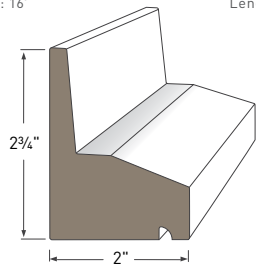

WATER TABLE
AZM-6935
Length: 18'