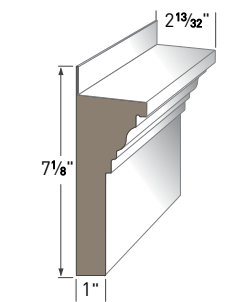

BED MOULDING
AZM-75
Length: 16'

3 1/2" BED MOULDING
AZM-28
Length: 16'

IMPERIAL RAKE CROWN
AZM-6937
Length: 16'

RAMS CROWN
AZM-6934
Length: 16'

SOLID CROWN
AZM-7954
Length: 16'

CROSSHEAD PEDIMENT
AZM-6216
Length: 18'