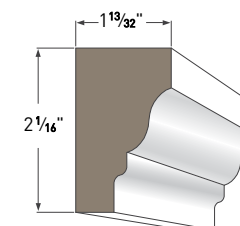

RAMS CROWN
AZM-6934
Length: 16'