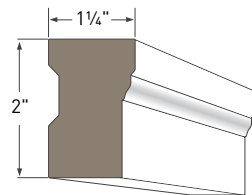

ADAMS CASING AZM-97
Length: 16'

BACK BAND AZM-6931
Length: 16'

BASE CAP AZM-164
Length: 16'

BAND MOULDING AZM-217
Length: 16'

BRICK MOULD AZM-180
Lengths: 16, 17' and 18'

COLONIAL BASE CAP AZM-163
Length: 16'