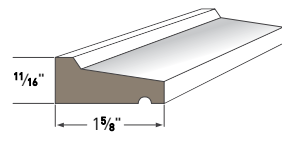

DRIP CAP
AZM-197
Length: 16'