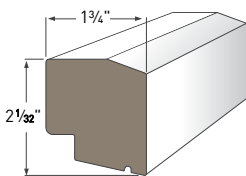

HISTORIC SILL
AZM-6930
Length: 16'