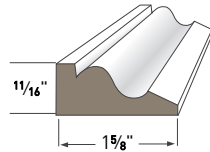

BAND MOULDING AZM-217
Length: 16'