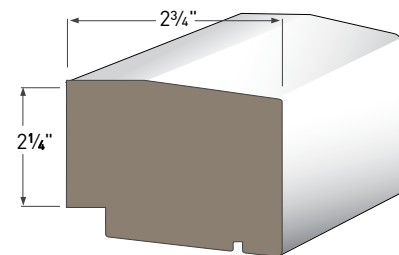

4" CROWN
AZM-49
Length: 16'

5" CROWN
AZM-47
Length: 16'

6" CROWN
AZM-45
Length: 16'

Detail and Sill/Drip Profiles

The AZEK Drip Cap can be used as a water table or brick ledge for separation and watershed against two different materials. AZEK's Sill profiles shed water and offer architectural detail.