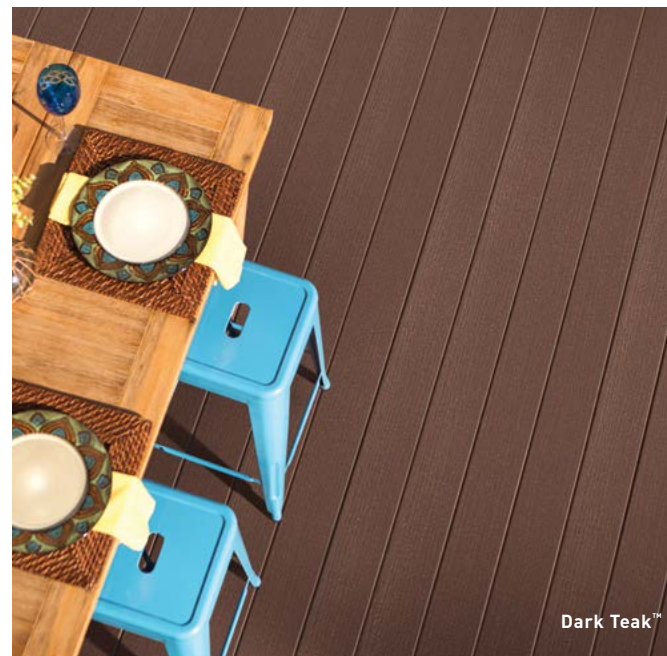

TimberTech EDGE Decking

Step up into the world of long-lasting, low-maintenance, capped composite decking. This attainable composite decking line allows homeowners to ditch the costly and laborious maintenance that comes with traditional wood for good! Plus, it's composed of up to 80% recycled materials, making it the sustainable option. With TimberTech EDGE Decking, backyards everywhere can venture into the world of composites that look good initially and for decades to come.

Prime Collection

Bring beautifully simple colors to the backyard with these scalloped deck boards. Solid, monochromatic colors offer a painted wood visual while letting the stunning, straight wood grain pattern shine.

PRODUCT DESCRIPTION	TimberTech Item Number		
	12'	16'	20'
PRIME COLLECTION			
1 x 6 Grooved Dark Teak	ESGV5412DT	ESGV5416DT	ESGV5420DT
1 x 6 Square Shoulder Dark Teak	—	ES5416DT	ES5420DT
1 x 6 Grooved Maritime Gray	ESGV5412MG	ESGV5416MG	ESGV5420MG
1 x 6 Square Shoulder Maritime Gray	—	ES5416MG	ES5420MG
PRIME FASCIA			
12" Fascia Dark Teak	FBE12DT	—	—
12" Fascia Maritime Gray	FBE12MG	—	—
PRIME RISER			
7-1/4" Riser Dark Teak	ERISERDT	—	—
7-1/4" Riser Maritime Gray	ERISERMG	—	—

Premier Collection

Take your deck to the next level with the solid colors in the Premier Collection from TimberTech. Boasting a straight, tight wood grain pattern, the boards offer a painted wood look that complement most houses' exterior architecture and aesthetics. Give homeowners a subtle yet beautiful style of decking that lasts.