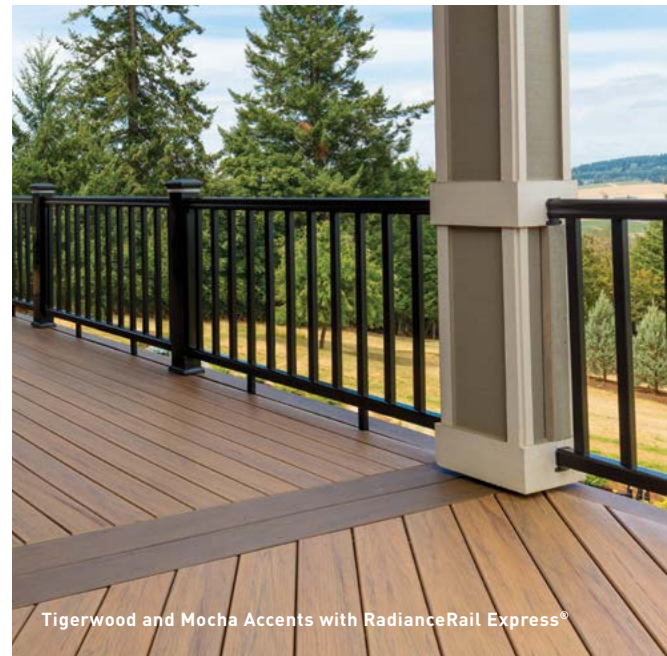

Tigerwood and Mocha Accents with RadianceRail Express®

TimberTech PRO Decking

Explore premium decking in bold, beautiful colors with exceptional cap protection. Boards in these collections are covered from top to bottom and in the grooves with advanced Mold Guard™ Technology to prevent moisture damage. Composed of up to 80% recycled material and offering color options ranging from solid to infinitely variable, the TimberTech PRO Decking line doesn't disappoint.

Legacy Collection

Stand apart from ho hum decks with this stunning collection of highly variegated decking with cascading colors. Featuring a hand-scraped texture that offers old world charm, these boards are for those seeking high design. Bring artisanal and infinitely variable decking to add a custom look to any deck.