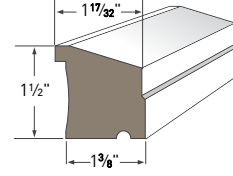

FARMHOUSE SILL
AZM-7640
Length: 16'

DOUBLE HUNG SILL
AZM-7650
Length: 18'

HISTORIC SILL
AZM-6930
Length: 16'

LARGE SILL NOSE
AZM-7979
Length: 16'

WINDOW SILL NOSE
AZM-7974
Length: 12'

LARGE HISTORIC SILL
AZM-7958
Length: 16'