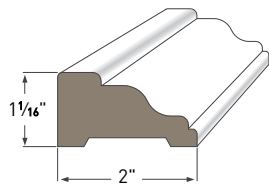

RAKE MOULDING AZM-287
Length: 16'