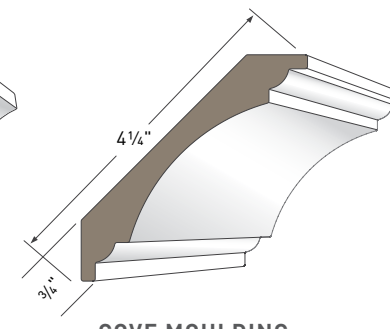

SUB SILL NOSE
AZM-6933
Length: 16'

WATER TABLE
AZM-6935
Length: 18'

DRIP CAP
AZM-197
Length: 16'

QUARTER ROUND
AZM-105
Length: 16'

SCOTIA
AZM-93
Length: 16'

8" CROWN
AZM-43
Length: 16'

COVE MOULDING
AZM-80
Length: 16'