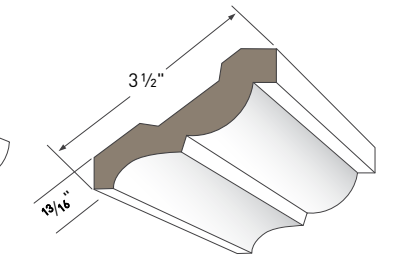

3 1/2" BED MOULDING
AZM-28
Length: 16'