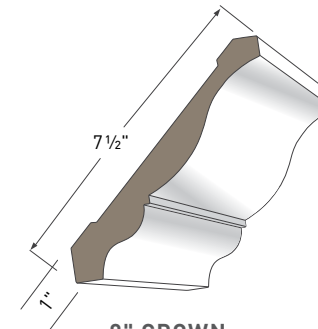

SUB SILL NOSE
AZM-6933
Length: 16'

WATER TABLE
AZM-6935
Length: 18'

DRIP CAP
AZM-197
Length: 16'

QUARTER ROUND
AZM-105
Length: 16'

SCOTIA
AZM-93
Length: 16'

8" CROWN
AZM-43
Length: 16'

COVE MOULDING
AZM-80
Length: 16'