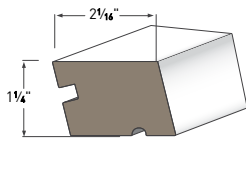

FARMHOUSE SILL
AZM-7640
Length: 16'

DOUBLE HUNG SILL
AZM-7650
Length: 18'

HISTORIC SILL
AZM-6930
Length: 16'

LARGE SILL NOSE
AZM-7979
Length: 16'

WINDOW SILL NOSE
AZM-7974
Length: 12'

LARGE HISTORIC SILL
AZM-7958
Length: 16'