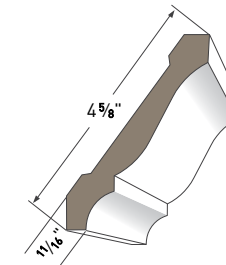

5" CROWN
AZM-47
Length: 16'