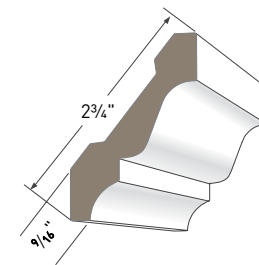

3" CROWN
AZM-52
Length: 16'