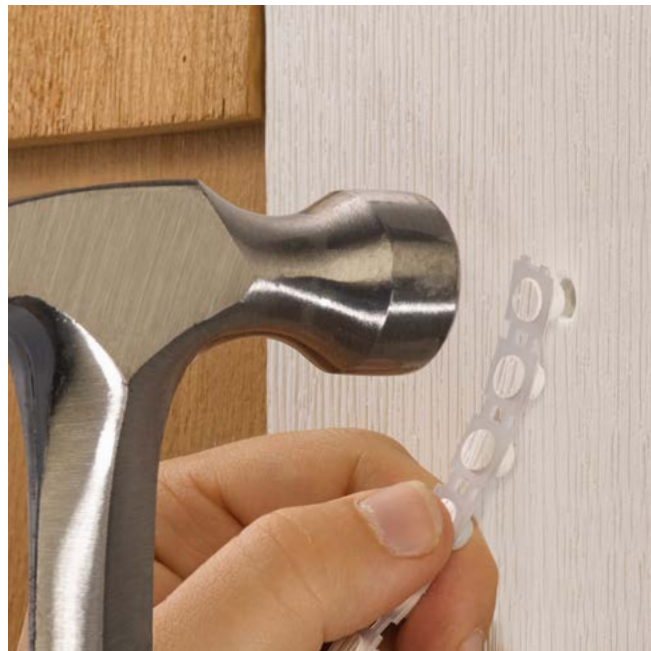

CORTEX®

Save time, money, and labor costs with Cortex for AZEK® Trim. The only concealed fastening system that quickly and easily fastens AZEK Trim to your building project comes with collated strips to make fastening up to 50% faster. The felt tip on the unique bit prevents surface marring while driving fasteners securely below the trim surface. Plugs made of AZEK Trim tap in for a clean, flush finish. No mess and no fading over the life of the project. Plus, Cortex fasteners offer a stronger connection than nails.

Cortex Benefits

- Fast and easy: eliminates the need to caulk, sand and paint each nail hole
- Plugs made out of same AZEK material as trim; eliminates fading or streaking
- Can be painted
- Guaranteed corrosion resistance for life of the project; ACQ approved