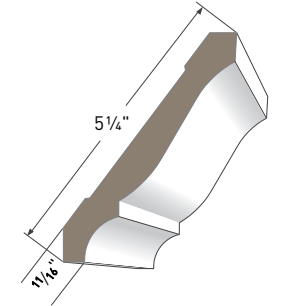

6" CROWN
AZM-45
Length: 16'

Detail and Sill/Drip Profiles

The AZEK Drip Cap can be used as a water table or brick ledge for separation and watershed against two different materials. AZEK's Sill profiles shed water and offer architectural detail.