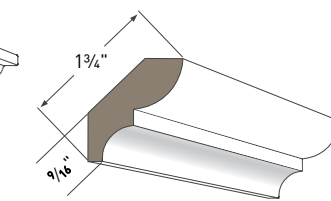

SUB SILL NOSE
AZM-6933
Length: 16'

WATER TABLE
AZM-6935
Length: 18'

DRIP CAP
AZM-197
Length: 16'

QUARTER ROUND
AZM-105
Length: 16'

SCOTIA
AZM-93
Length: 16'

8" CROWN
AZM-43
Length: 16'

COVE MOULDING
AZM-80
Length: 16'