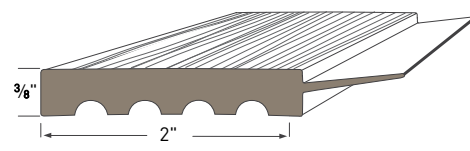

GARAGE DOOR THERMOSTOP AZM-6936
Lengths: 7', 9', and 16'