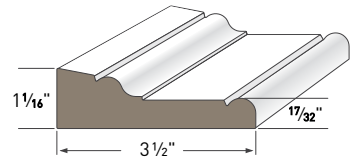

Casing Profiles

Use AZEK® Casing profiles as decorative mouldings against a wall, door, or window to create surrounds. Complement windows and doors with a single profile or combine multiple profiles for a personalized exterior transformation.

ADAMS CASING AZM-97
Length: 16'