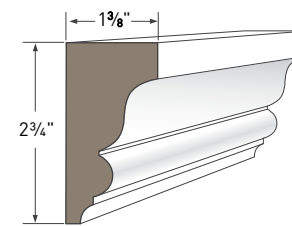

IMPERIAL RAKE CROWN
AZM-6937
Length: 16'