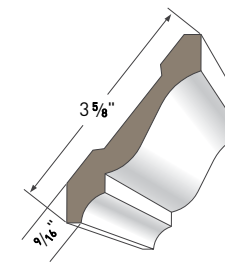

Crown Profiles

Use AZEK Crown Moulding as decorative accents along the intersection of a wall and ceiling or choose a combination of profiles to create an elegantly custom look.

3" CROWN
AZM-52
Length: 16'