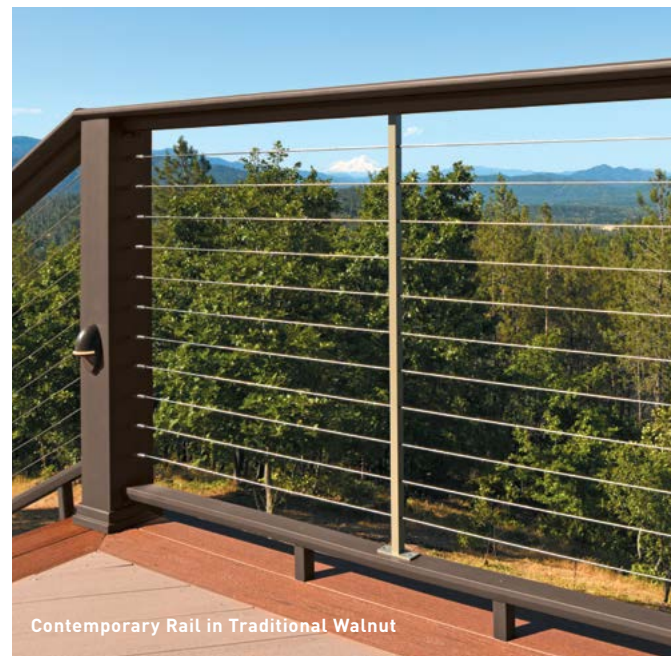

Contemporary Rail in Traditional Walnut

Modern Composite Railing

Lean into the linear look with these modern railing styles. Designed to allow homeowners to make a statement, these contemporary profiles satisfy the pickiest of designers. Make a style statement that will stand the test of time with TimberTech Modern Composite Railing.