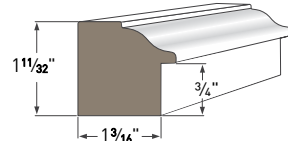

BACK BAND AZM-6931
Length: 16'