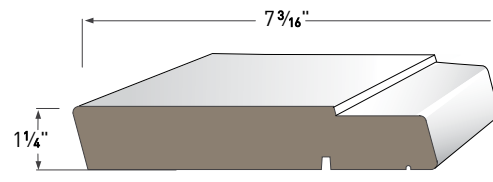

DOUBLE HUNG SILL
AZM-7650
Length: 18'