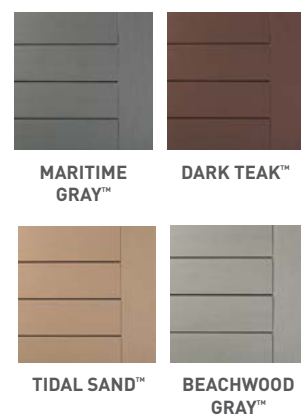

Premier Collection

Take your deck to the next level with the solid colors in the Premier Collection from TimberTech. Boasting a straight, tight wood grain pattern, the boards offer a painted wood look that complement most houses' exterior architecture and aesthetics. Give homeowners a subtle yet beautiful style of decking that lasts.