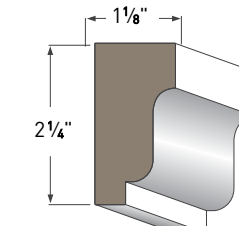

BED MOULDING
AZM-75
Length: 16'

3 1/2" BED MOULDING
AZM-28
Length: 16'

IMPERIAL RAKE CROWN
AZM-6937
Length: 16'

RAMS CROWN
AZM-6934
Length: 16'

SOLID CROWN
AZM-7954
Length: 16'

CROSSHEAD PEDIMENT
AZM-6216
Length: 18'