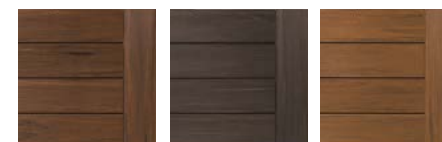

COASTLINE® ENGLISH WALNUT™ WEATHERED TEAK™

MAHOGANY DARK HICKORY CYPRESS®

PROFILE OPTIONS

PRODUCT DESCRIPTION	AZEK Item Number		
	12'	16'	20'
VINTAGE COLLECTION®			
1 x 4 Square Shoulder Coastline	ADB13512CS	ADB13516CS	ADB13520CS
1 x 6 Square Shoulder Coastline	—	ADB15516CS	ADB15520CS
NEW! 2 x 6 Square Shoulder Coastline MAX	ADB25512CS	ADB25516CS	ADB25520CS
1 x 6 Grooved Coastline	AGB15512CS	AGB15516CS	AGB15520CS
1 x 8 Square Shoulder Coastline	ADB172512CS	ADB172516CS	ADB172520CS
1 x 4 Square Shoulder English Walnut	ADB13512EW	ADB13516EW	ADB13520EW
1 x 6 Square Shoulder English Walnut	—	ADB15516EW	ADB15520EW
1 x 6 Grooved English Walnut	AGB15512EW	AGB15516EW	AGB15520EW
1 x 8 Square Shoulder English Walnut	ADB172512EW	ADB172516EW	ADB172520EW
1 x 4 Square Shoulder Weathered Teak	ADB13512WT	ADB13516WT	ADB13520WT
1 x 6 Square Shoulder Weathered Teak	—	ADB15516WT	ADB15520WT
1 x 6 Grooved Weathered Teak	AGB15512WT	AGB15516WT	AGB15520WT
1 x 8 Square Shoulder Weathered Teak	ADB172512WT	ADB172516WT	ADB172520WT
1 x 4 Square Shoulder Mahogany	ADB13512MH	ADB13516MH	ADB13520MH
1 x 6 Square Shoulder Mahogany	—	ADB15516MH	ADB15520MH
1 x 6 Grooved Mahogany	AGB15512MH	AGB15516MH	AGB15520MH
1 x 8 Square Shoulder Mahogany	ADB172512MH	ADB172516MH	ADB172520MH
1 x 4 Square Shoulder Cypress	ADB13512CY	ADB13516CY	ADB13520CY
1 x 6 Square Shoulder Cypress	—	ADB15516CY	ADB15520CY
1 x 6 Grooved Cypress	AGB15512CY	AGB15516CY	AGB15520CY
1 x 8 Square Shoulder Cypress	ADB172512CY	ADB172516CY	ADB172520CY
1 x 4 Square Shoulder Dark Hickory	ADB13512DH	ADB13516DH	ADB13520DH
1 x 6 Square Shoulder Dark Hickory	—	ADB15516DH	ADB15520DH
1 x 6 Grooved Dark Hickory	AGB15512DH	AGB15516DH	AGB15520DH
1 x 8 Square Shoulder Dark Hickory	ADB172512DH	ADB172516DH	ADB172520DH
VINTAGE FASCIA			
12" Fascia Mahogany	ADR5117512MH	—	—
12" Fascia Cypress	ADR5117512CY	—	—
12" Fascia Dark Hickory	ADR5117512DH	—	—
12" Fascia Coastline	ADR5117512CS	—	—
12" Fascia English Walnut	ADR5117512EW	—	—
12" Fascia Weathered Teak	ADR5117512WT	—	—