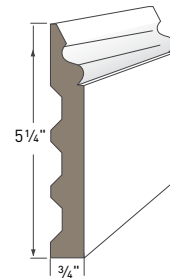

ADAMS CASING AZM-97
Length: 16'

BACK BAND AZM-6931
Length: 16'

BASE CAP AZM-164
Length: 16'

BAND MOULDING AZM-217
Length: 16'

BRICK MOULD AZM-180
Lengths: 16, 17' and 18'

COLONIAL BASE CAP AZM-163
Length: 16'