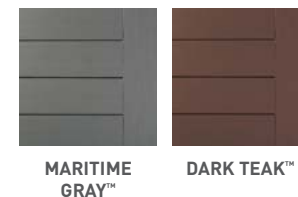

Prime Collection

Bring beautifully simple colors to the backyard with these scalloped deck boards. Solid, monochromatic colors offer a painted wood visual while letting the stunning, straight wood grain pattern shine.