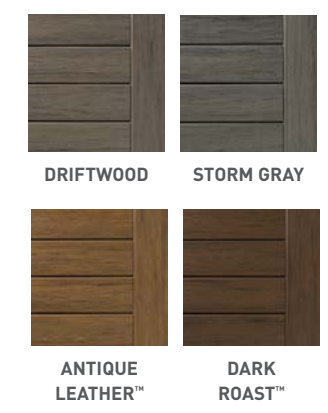

TimberTech PRO Decking

Explore premium decking in bold, beautiful colors with exceptional cap protection. Boards in these collections are covered from top to bottom and in the grooves with advanced Mold Guard™ Technology to prevent moisture damage. Composed of up to 80% recycled material and offering color options ranging from solid to infinitely variable, the TimberTech PRO Decking line doesn't disappoint.

Legacy Collection

Stand apart from ho hum decks with this stunning collection of highly variegated decking with cascading colors. Featuring a hand-scraped texture that offers old world charm, these boards are for those seeking high design. Bring artisanal and infinitely variable decking to add a custom look to any deck.