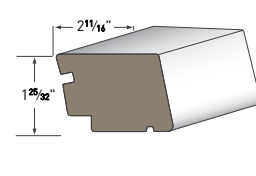

FARMHOUSE SILL
AZM-7640
Length: 16'

DOUBLE HUNG SILL
AZM-7650
Length: 18'

HISTORIC SILL
AZM-6930
Length: 16'

LARGE SILL NOSE
AZM-7979
Length: 16'

WINDOW SILL NOSE
AZM-7974
Length: 12'

LARGE HISTORIC SILL
AZM-7958
Length: 16'