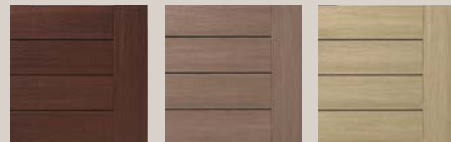

MORADO® BRAZILIAN WALNUT

AUTUMN CHESTNUT® ISLAND OAK™

SPECIAL ORDER

MOUNTAIN REDWOOD®** SILVER OAK®** HAZELWOOD®**

*Extended lead times may apply to certain geographies.

PRODUCT DESCRIPTION	AZEK Item Number		
	12'	16'	20'
ARBOR COLLECTION®			
1 x 6 Square Shoulder Morado	—	ADB15516MOAAT	ADB15520MOAAT
1 x 6 Grooved Morado	AGB15512MOAAT	AGB15516MOAAT	AGB15520MOAAT
1 x 6 Square Shoulder Brazilian Walnut	—	ADB15516BW	ADB15520BW
1 x 6 Grooved Brazilian Walnut	AGB15512BW	AGB15516BW	AGB15520BW
1 x 6 Square Shoulder Mountain Redwood*	—	ADB15516MR	ADB15520MR
1 x 6 Grooved Mountain Redwood*	AGB15512MR	AGB15516MR	AGB15520MR
1 x 6 Square Shoulder Silver Oak*	—	ADB15516SO	ADB15520SO
1 x 6 Grooved Silver Oak*	AGB15512SO	AGB15516SO	AGB15520SO
1 x 6 Square Shoulder Hazelwood*	—	ADB15516HW	ADB15520HW
1 x 6 Grooved Hazelwood*	AGB15512HW	AGB15516HW	AGB15520HW
1 x 6 Square Shoulder Island Oak	—	ADB15516IO	ADB15520IO
1 x 6 Grooved Island Oak	AGB15512IO	AGB15516IO	AGB15520IO
1 x 6 Square Shoulder Autumn Chestnut	—	ADB15516CT	ADB15520CT
1 x 6 Grooved Autumn Chestnut	AGB15512CT	AGB15516CT	AGB15520CT
ARBOR FASCIA			
12" Fascia Morado	ADR5117512MOAAT	—	—
12" Fascia Brazilian Walnut	ADR5117512BW	—	—
12" Fascia Mountain Redwood*	ADR5117512MR	—	—
12" Fascia Silver Oak*	ADR5117512SO	—	—
12" Fascia Hazelwood*	ADR5117512HW	—	—
12" Fascia Island Oak	ADR5117512IO	—	—
12" Fascia Autumn Chestnut	ADR5117512CT	—	—