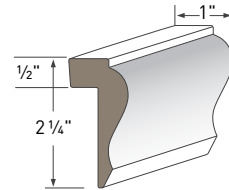

WAINSCOT CAP AZM-284
Length: 16'

	AZEK Item Number			
	12'	16'	17'	18'
MOULDING				
Actual				
9/16" x 2-3/4" 3" Crown AZM-52	—	AMCM03192	—	—
9/16" x 3-5/8" 4" Crown AZM-49	—	AMCM04192	—	—
11/16" x 4-5/8" 5" Crown AZM-47	—	AMCM05192	—	—
11/16" x 5-1/4" 6" Crown AZM-45	—	AMCM06192	—	—
1" x 7-1/2" 8" Crown AZM-43	—	AMCM08192	—	—
3/4" x 4-1/4" Cove Moulding AZM-80	—	AMCC05192	—	—
1-13/32" x 2-1/16" Rams Crown AZM-6934	—	AMRC02192	—	—
1-3/8" x 2-3/4" Imperial/Rake Crown AZM-6937	—	AMIR03192	—	—
9/16" x 1-3/4" Bed Moulding AZM-75	—	AMBD02192	—	—
13/16" x 3-1/2" Bed Moulding AZM-28	—	AMBD04192	—	—
3/4" x 3/4" Scotia AZM-93	—	AMSC01192	—	—
3/4" x 3/4" Quarter Round AZM-105	—	AMQR01192	—	—
11/16" x 1-5/8" Shingle Mould AZM-210	—	AMSM02192	—	—
11/16" x 1-5/8" Band Moulding AZM-217	—	AMBN02192	—	—
1" x 2-1/4" Wainscot Cap AZM-284	—	AMWC03192	—	—
11/16" x 1-1/8" Base Cap AZM-164	—	AMBC02192	—	—
1-1/4" x 2" Brick Mould AZM-180	—	AMBM02192	AMBM02204	AMBM02216
1-11/32" x 1-3/16" Back Band AZM-6931	—	AMBB02192	—	—
1-1/16" x 2" Rake Moulding AZM-287	—	AMRM02192	—	—
1-1/16" x 3-1/2" Adams Casing AZM-97	—	AMAC04192	—	—
3/4" x 5-1/4" Colonial Base Cap AZM-163	—	AMCB06192	—	—
15/16" x 5-1/4" Fluted/Reeded Casing AZM-606	—	AMFR06192	—	—
Crosshead Pediment AZM-6216	—	—	—	AMCP04216
1-1/2" x 1-1/2" Square AZM-236	AMIC02144	—	—	—
11/16" x 1-5/8" Drip Cap AZM-197	—	AMDC02192	—	—
2-3/4" x 2" Water Table AZM-6935	—	—	—	AMWT03216
1-3/4" x 2-1/32" Historic Sill AZM-6930	—	AMHS02192	—	—
1-17/32" x 1-1/2" x 1-3/8" Sub Sill Nose AZM-6933	—	AMSS02192	—	—
1-1/8" x 2-1/4" Solid Crown AZM-7954	—	AMCM02192CB	—	—
1-25/32" x 2-11/16" Large Historic Sill AZM-7958	—	AMHS03192CB	—	—
2" x 2" Large Sill Nose AZM-7979	—	AMLSN02192CB	—	—
1-1/4" x 2-1/16" Window Sill Nose AZM-7974	AMWSN02144CB	—	—	—

	AZEK Item Number				
	7'	9'	12'	16'	18'
GARAGE DOOR THERMOSTOP AZM-6936					
Actual					
3/8" x 2" Garage Door Thermostop AZM-6936	AMGT03084	AMGT03108	—	AMGT03192	—