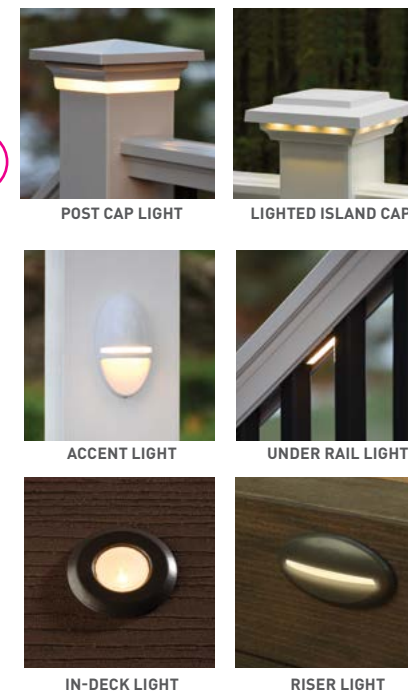

PRODUCT DESCRIPTION	TimberTech Item Number
IMPRESSION RAIL EXPRESS® LIGHTING	
3" x 3" Perimeter Light Post Cap - Black	AZTIXLIGPCB
3" x 3" Perimeter Light Post Cap - White	AZTIXLIGPCW
3" x 3" Perimeter Light Post Cap - Dark Bronze	AZTIXLIGPCBR
3" x 3" Indirect Light Post Cap - Black	AZTIXLIGDCB
3" x 3" Indirect Light Post Cap - White	AZTIXLIGDCW
3" x 3" Indirect Light Post Cap - Dark Bronze	AZTIXLIGDCBR
COMPOSITE RAIL LIGHTING	
4" x 4" LED Post Cap Light	TDL4X4CAPMOD
5" x 5" LED Post Cap Light	TDL5X5CAPMOD
5 1/2" x 5 1/2" LED Post Cap Light	ADL55X55CAPMOD
5 1/2" x 5 1/2" LED Lighted Island Cap - Black	ADL55X55ICAPMODB
5 1/2" x 5 1/2" LED Lighted Island Cap - White	ADL55X55ICAPMODW
5 1/2" x 5 1/2" LED Lighted Island Cap - Brownstone	ADL55X55ICAPMODBS
5 1/2" x 5 1/2" LED Lighted Island Cap - Kona	ADL55X55ICAPMODK
5 1/2" x 5 1/2" LED Lighted Island Cap - Slate Gray	ADL55X55ICAPMODSG
LED Accent Light - Architectural Bronze	AZTDLLEDACCB
LED Accent Light - White	AZTDLLEDACCW
LED Under Rail Light - 4/Pkg	AZTDLLEDRISERQW
DECK LIGHTING	
LED In-Deck Light - Architectural Bronze - 4/Pkg	AZTDLLEDINDECK
LED Riser Light - Architectural Bronze	AZTDLLEDRISERB
LED Riser Light - White	AZTDLLEDRISERW
100w Transformer for LED Lighting (12volt)	AZTDL100TRAN
12V 10W Xenon Bulb - 20/Pkg	TDLBULB10WX
16/2 100' wire for LED Lighting	AZTDLLEDWIRE
Wire Guide for LED Lighting - 12/Pkg	AZTDLWIREGUIDE