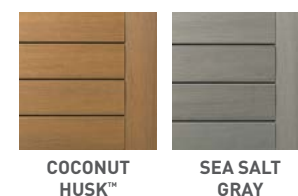

Prime+ Collection

Lean into beautifully blended colors with these scalloped boards. Moderately variegated colors offer a nuanced wood visual while letting the stunning straight grain pattern shine. Get the look everyone is clamoring to have in their backyard with the Prime+ Collection.