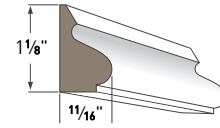

BASE CAP AZM-164
Length: 16'