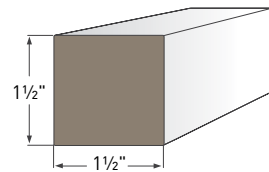

SQUARE PROFILE AZM-236
Length: 12'