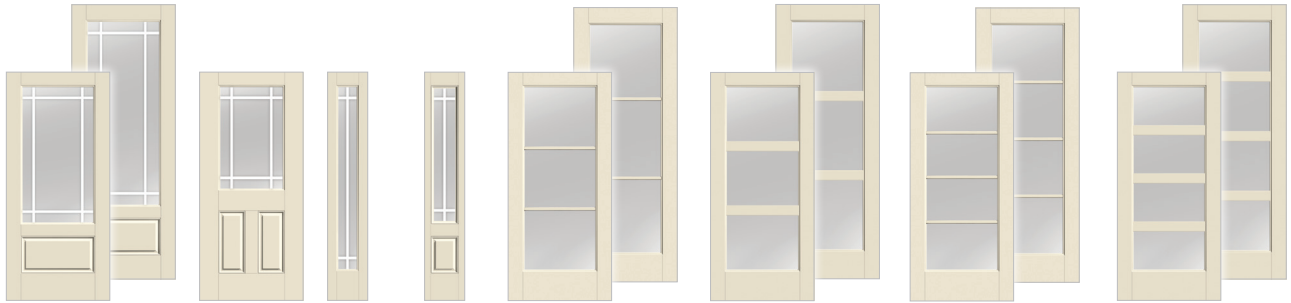

S1401 ★ 2'6" x 6'8" 2'8" x 6'8" 2'10" x 6'8" 3'0" x 6'8"	S81401 ★ 2'6" x 8'0" 2'8" x 8'0" 2'10" x 8'0" 3'0" x 8'0"	S1409 ★ 2'6" x 6'8" 2'8" x 6'8" 3'0" x 6'8"	S2009SL ★ 10" x 6'8" ▲ 12" x 6'8" ▲ 14" x 6'8" ▲	S1401SL ★ 12" x 6'8" 14" x 6'8"	S5705 ★ 2'6" x 6'8" ▲ 2'8" x 6'8" ▲ 2'10" x 6'8" ▲ 3'0" x 6'8" ▲	S85705 ★ 2'6" x 8'0" 2'8" x 8'0" 2'10" x 8'0" 3'0" x 8'0"	S5700 ★ 2'6" x 6'8" ▲ 2'8" x 6'8" ▲ 2'10" x 6'8" ▲ 3'0" x 6'8" ▲	S85700 ★ 2'6" x 8'0" 2'8" x 8'0" 2'10" x 8'0" 3'0" x 8'0"	S5715 ★ 2'6" x 6'8" ▲ 2'8" x 6'8" ▲ 2'10" x 6'8" ▲ 3'0" x 6'8" ▲	S85715 ★ 2'6" x 8'0" 2'8" x 8'0" 2'10" x 8'0" 3'0" x 8'0"	S5710 ★ 2'6" x 6'8" ▲ 2'8" x 6'8" ▲ 2'10" x 6'8" ▲ 3'0" x 6'8" ▲	S85710 ★ 2'6" x 8'0" 2'8" x 8'0" 2'10" x 8'0" 3'0" x 8'0"