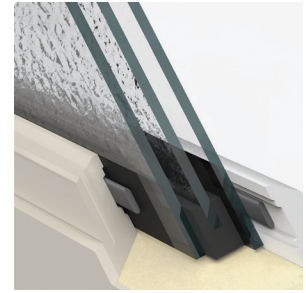

Privacy & Textured Glass Options with Triple-Pane Construction

For just the right balance of privacy and natural light, textured glass options provide a smart solution.

Triple-Pane Flush-Glazed Glass