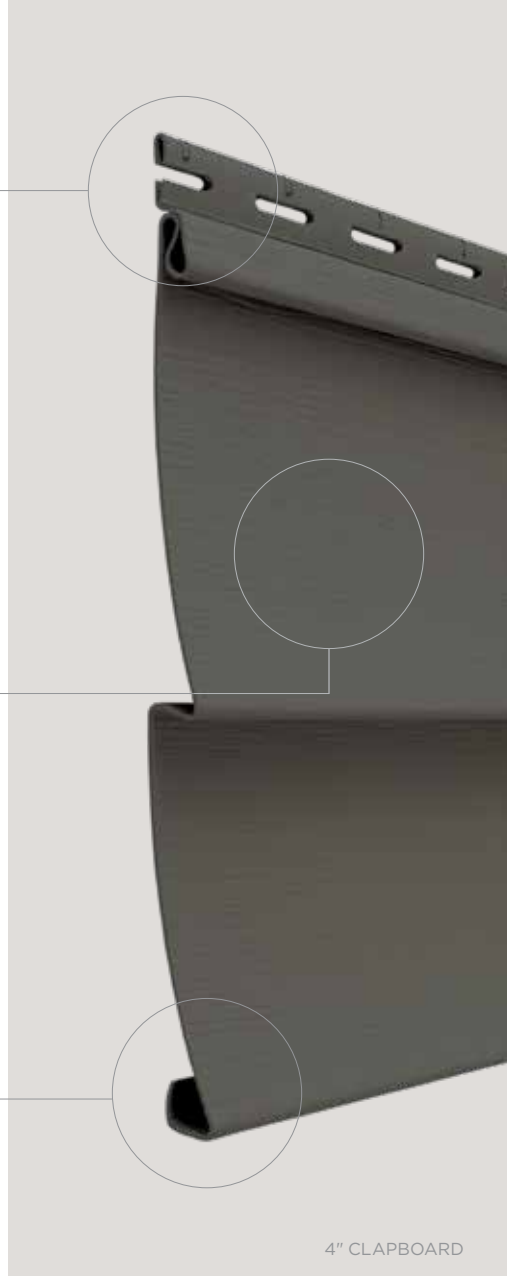

RigidForm™ Technology

RigidForm 200 rolled-over nail hem technology stiffens the siding for a straighter-on-the-wall appearance. Designed and tested* to withstand wind load pressures up to 200 mph.

*Products adhere to ASTM D3679 standards for capable wind speed ratings based on standard wind load design pressure ratings. For most current ratings, please reference www.certainteed.com

Authentic Textures

Select cedar (woodgrain) or freshly painted (smooth) finishes.

DuraLock®

This locking system snaps tight for a secure fit.