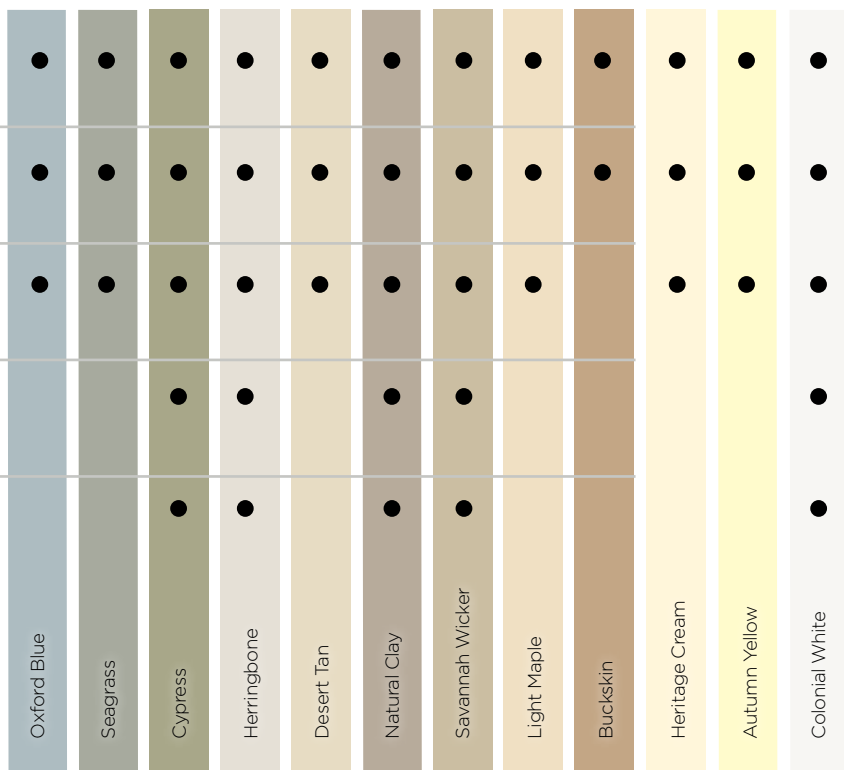

...for peace of mind.

Warranty

Restoration Classic has a lifetime limited warranty.

Trusted Brand

CertainTeed siding is the brand preferred by building professionals and homeowners, from surveys conducted by national trade magazines. CertainTeed is an industry leader for over 100 years.

Sustainable

CertainTeed vinyl siding offers significantly lower environmental impact than other cladding options.[†]

[†]Based on life cycle assessment studies conducted through the National Institute of Standards and Technology (NIST)