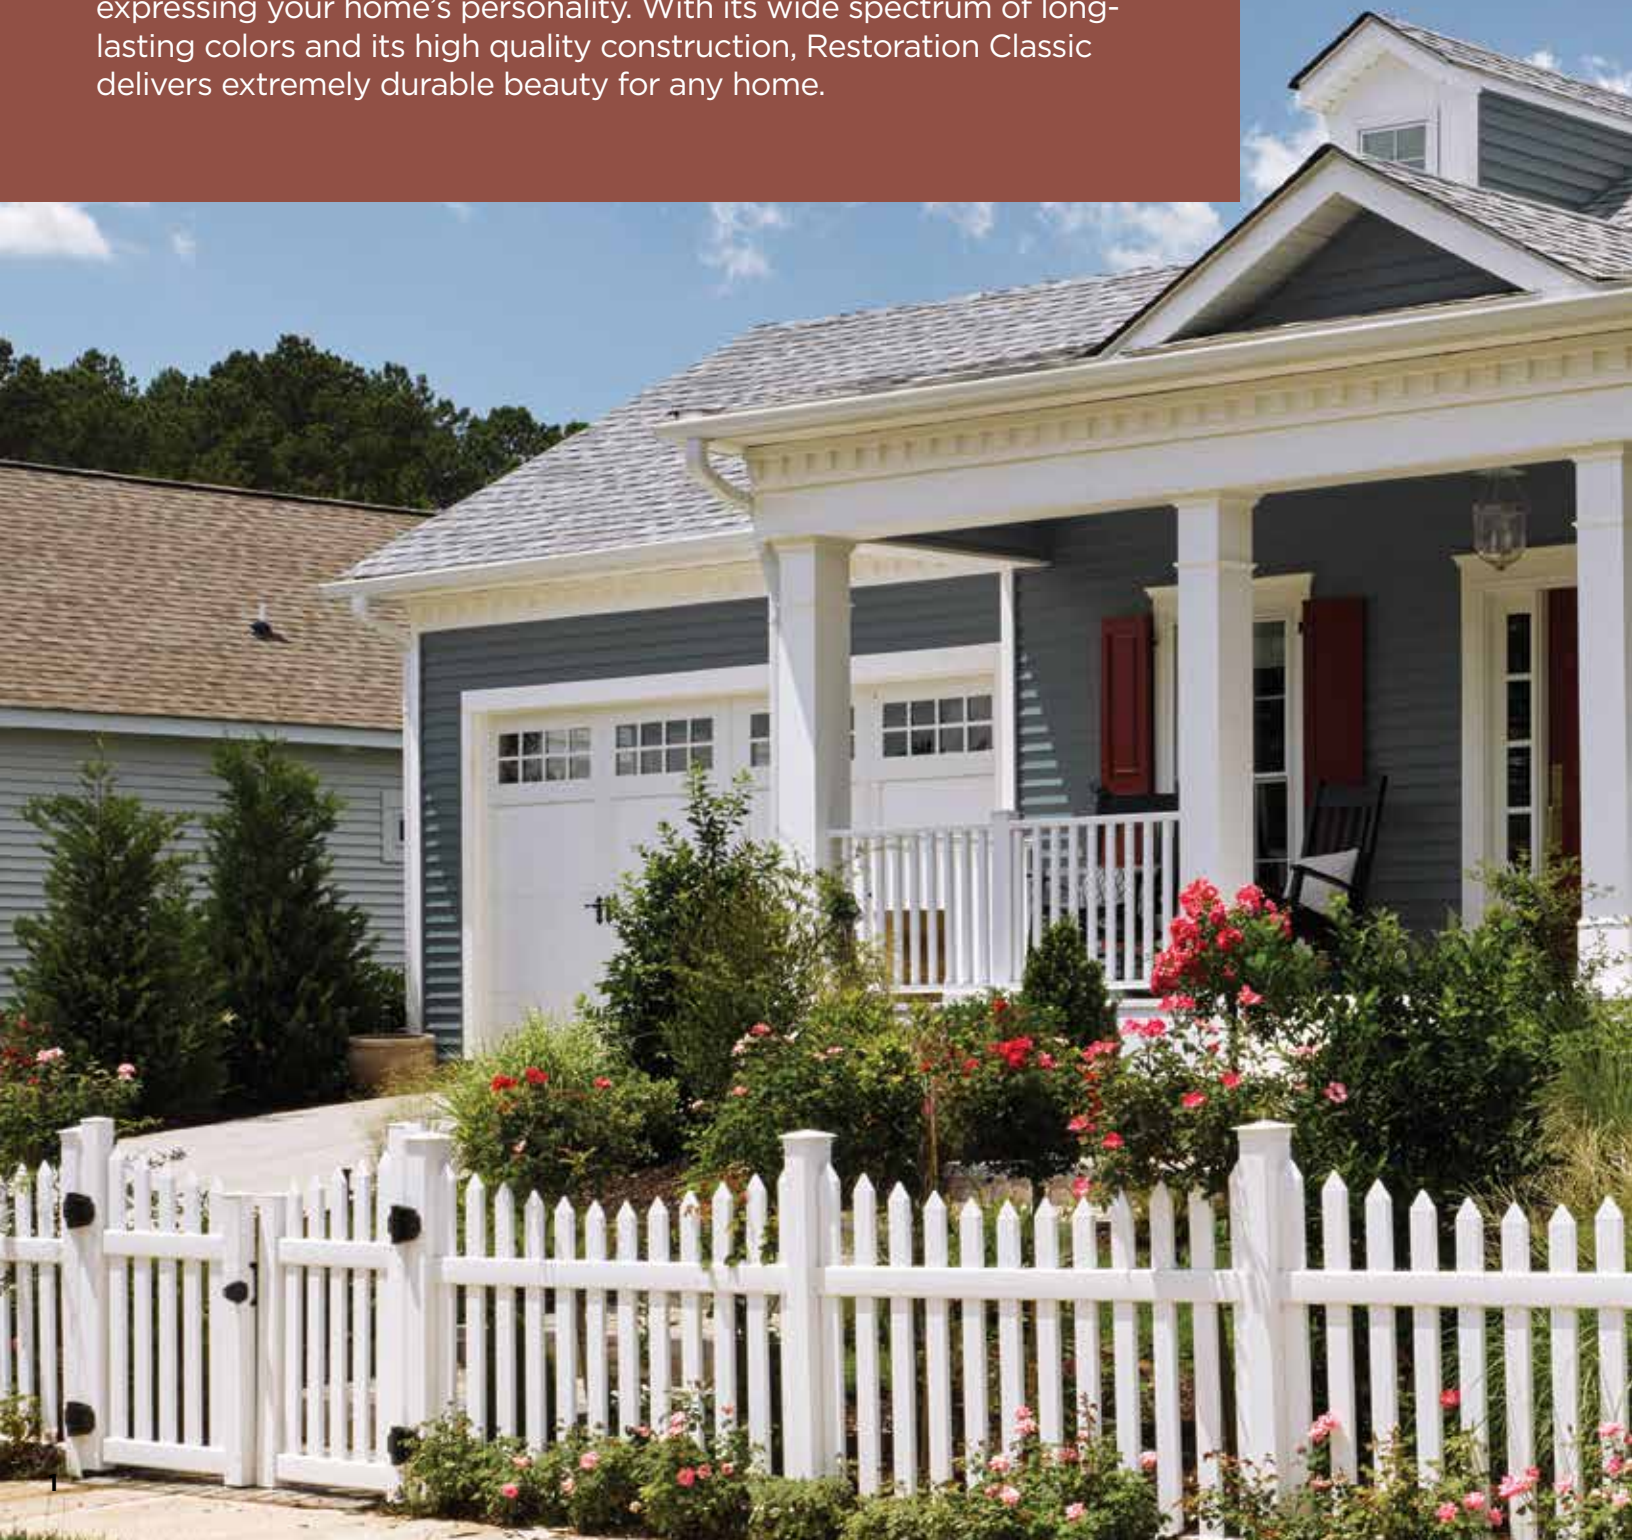

# Restoration Classic™

Siding

Life happens here.™

**CertainTeed**  
SAINT-GOBAIN

# Express with classic architectural styles.

Whether you are building a new home or giving it a fresh look, Restoration Classic™ has five architecturally accurate style choices for expressing your home's personality. With its wide spectrum of long-lasting colors and its high quality construction, Restoration Classic delivers extremely durable beauty for any home.