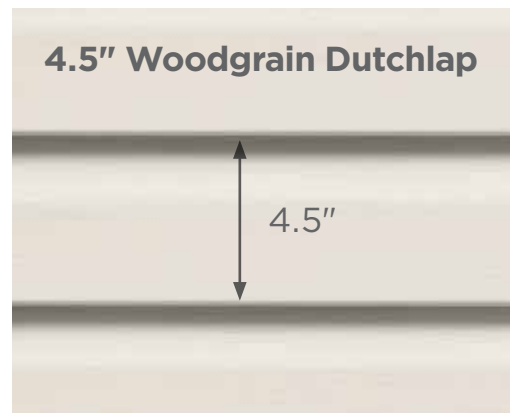

Oxford Blue

Desert Tan

Natural Clay

Herringbone

Buckskin

3 Styles. Great features.

Encore consists of traditional styles with European roots: Clapboard and Dutchlap. The Clapboard style is the most traditional and found in all parts of the United States. The Dutchlap style provides strong shadow lines and is highly popular in the Mid-Atlantic region.